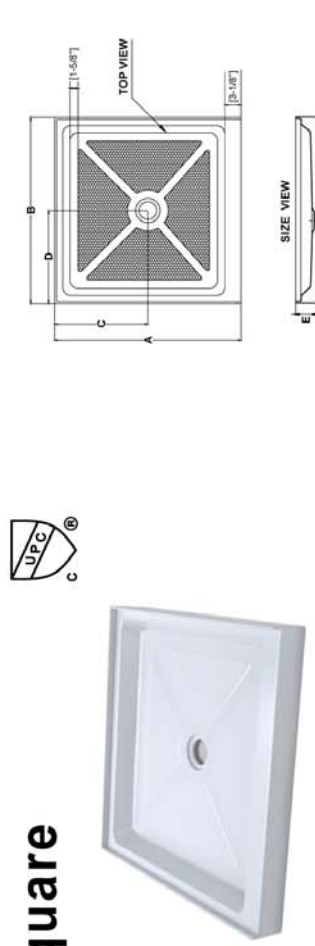

### Size Available

Height:

- (H) 72"

Dimensions:

- (W) 38" x 38"

## Advanced multilayered design

MODEL	DIMENSIONS				
	A	B	C	D	E
SP-RE6032C	32"	60"	16"	30"	3-1/2"
SP-RE4832C	32"	48"	16"	24"	3-1/2"

MODEL	DIMENSIONS		DRAIN POSITION		A	B	C	D	E
SP-RE6032L	60"	32" x 32" x 3-1/2"	LEFT	RIGHT	31-7/8"	59-7/8"	16"	8"	3"
SP-RE6032R	60"	32" x 32" x 3-1/2"	LEFT	RIGHT	31-7/8"	59-7/8"	16"	8"	3"
SP-RE6030L	60"	30" x 30" x 4"	LEFT	RIGHT	30"	60"	15"	7-7/8"	4"
SP-RE6030R	60"	30" x 30" x 4"	LEFT	RIGHT	30"	60"	15"	7-7/8"	4"

## Square

MODEL	DIMENSIONS				
	A	B	C	D	E
SP-RE3636	36"	36"	18"	18"	3-1/2"