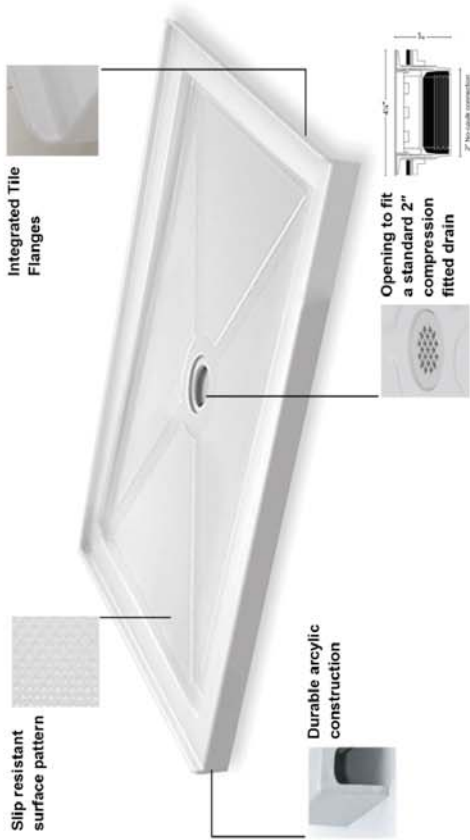

Features

- High quality scratch and stain resistant acrylic
- Low-threshold design for easy entry and exit
- Slip-resistant textured floor for safe showering
- CUPC classified certification

- 1 High gloss white acrylic with slip resistant texture
- 2 Fiberglass reinforcement
- 3 3/8" Plywood
- 4 Fiberglass reinforcement
- 5 Structural support foundation

Advanced multilayered design