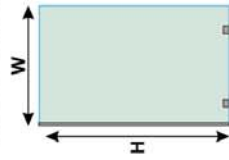

Size Available

Height:

- (H) 72"

Panel Width Range:

- (W) 24" - 37"