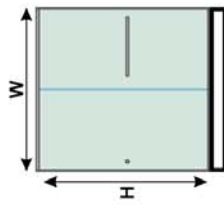

Size Available

Bathtub:

- (W) 54" x (H) 60"
- (W) 59½" x (H) 60"
- (W) 66" x (H) 60"

Shower:

- (W) 48" x (H) 71¾"
- (W) 54" x (H) 71¾"
- (W) 59½" x (H) 71¾"
- (W) 66" x (H) 71¾"