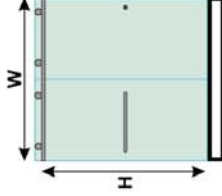

Size Available

Bathtub:

- (W) 60" x (H) 65"

Shower:

- (W) 48" x (H) 77"
- (W) 54" x (H) 77"
- (W) 60" x (H) 77"
- (W) 66" x (H) 77"
- (W) 72" x (H) 77"

Chrome

Brushed Nickel

Matte Black

Satin Gold