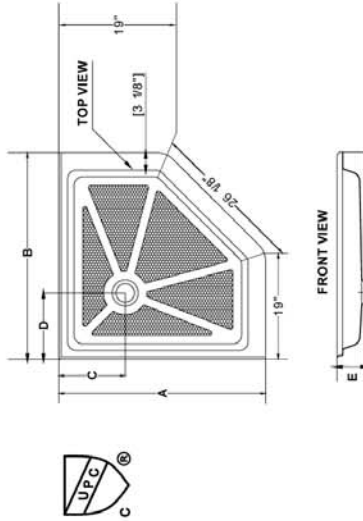

Neo Angle

MODEL	DIMENSIONS				
SP-NEO37.5	A	B	C	D	E
	37 1/2"	37 1/2"	12"	12"	3 1/2"

Round

MODEL	DIMENSIONS				
SP-QUA38	A	B	C	D	E
	32"	32"	12"	12"	3 1/2"

Neo Round

MODEL	DIMENSIONS				
SP-NR38	A	B	C	D	E
	38"	38"	12"	12"	3 1/2"

Shower Niches

The CKB Shower Niches provide a low cost, easily installed and completely waterproof alternative for shower niche construction. A Shower Niche is an elegant way to provide extra space for small shower items.

Features

- Completely water proof
- Ready to tile
- Durable, lightweight ABS
- Can be used to from a recess for toilet within showers and other wet areas

12" x 16"

Model: SN1216

Inner: 12 1/4" x 16 1/4" x 3 5/8"
Outer: 15 1/4" x 19 1/4" x 3 3/4"

14" x 14"

Model: SN1414

Inner: 14 3/4" x 14 3/4" x 3 5/8"
Outer: 17 1/4" x 17 1/4" x 3 3/4"

14" x 22"

Model: SN1422

Inner: 14" x 22" x 3 5/8"
Outer: 17 1/4" x 25 1/4" x 3 3/4"