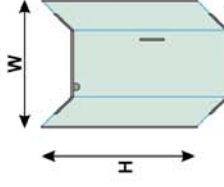

Size Available

1. **Height:**
- (H) 72"
3. **Dimensions:**
- (W) (17 1/2" - 18") x 26 1/8" x (17 1/2" - 18")