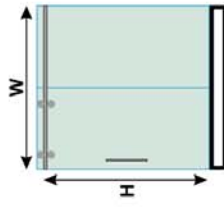

Size Available

1. **Bathtub:**
- (W) 60" x (H) 66"
3. **Shower:**
- (W) 60" x (H) 79"