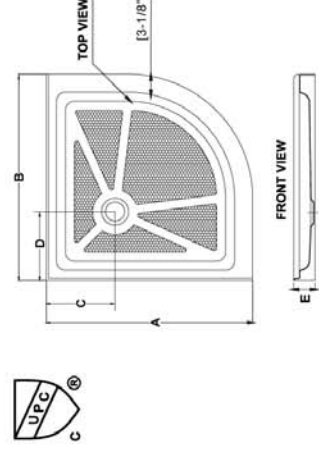

Neo Angle

MODEL	DIMENSIONS				
SP-NEO37.5	A	B	C	D	E
	37 1/2"	37 1/2"	12"	12"	3 1/2"

Round

MODEL	DIMENSIONS				
SP-QUA38	A	B	C	D	E
	32"	32"	12"	12"	3 1/2"

Neo Round

MODEL	DIMENSIONS				
SP-NR38	A	B	C	D	E
	38"	38"	12"	12"	3 1/2"

Shower Niches

The CKB Shower Niches provide a low cost, easily installed and completely waterproof alternative for shower niche construction. A Shower Niche is an elegant way to provide extra space for small shower items.

Features

- Completely water proof
- Ready to tile
- Durable, lightweight ABS
- Can be used to from a recess for toilet within showers and other wet areas

12" x 16"

Model: SN1216

Inner: 12 1/4" x 16 1/4" x 3 5/8"
Outer: 15 1/4" x 19 1/4" x 3 3/4"

14" x 14"

Model: SN1414

Inner: 14 3/4" x 14 3/4" x 3 5/8"
Outer: 17 1/4" x 17 1/4" x 3 3/4"

14" x 22"

Model: SN1422

Inner: 14" x 22" x 3 5/8"
Outer: 17 1/4" x 25 1/4" x 3 3/4"