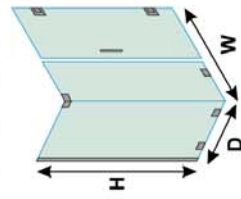

Size Available

1. **Height:**
- (W) 72"
3. **Door Width:**
- (W) 28"
5. **Opening Width Range:**
- (W) 36" - 66"
7. **Return Panel:**
- (D) 24" - 37"