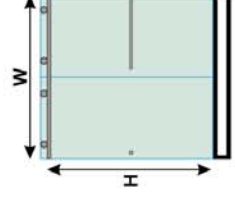

### Size Available

- Bathtub:**
  - (W) 60" x (H) 64"
- Shower:**
  - (W) 60" x (H) 76"