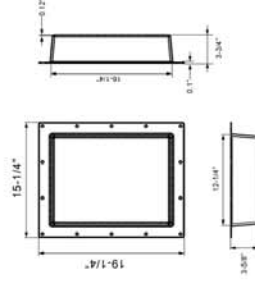

### Size Available

Height:

- (H) 72"

Dimensions:

- (W) 38" x 38"

## 12" x 16"

**Model: SN1216**

Inner: 12 1/4" x 16 1/4" x 3 5/8"  
Outer: 15 1/4" x 19 1/4" x 3 3/4"