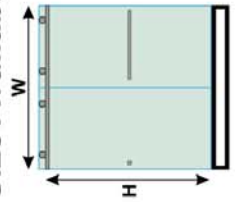

Size Available

Bath tub:

- (W) 60" x (H) 66"

Shower:

- (W) 60" x (H) 78"