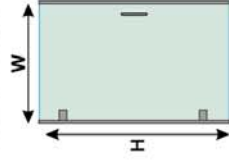

Size Available

Height:

- (H) 72"

Panel Width Range:

- (W) 28" - 30"
- (W) 30" - 32"
- (W) 32" - 34"
- (W) 34" - 36"