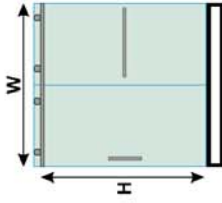

Size Available

Bathtub:

- (W) 60" x (H) 66"

Shower:

- (W) 60" x (H) 78"