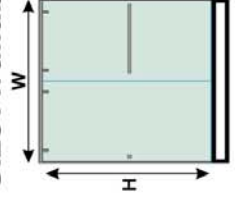

Size Available

Bath tub:

- (W) 60" x (H) 64"

Shower:

- (W) 60" x (H) 76"

Chrome

Brushed Nickel

- Design to accommodate out-of-plumb installations
- The Soft-Close feature ensures your doors will close slowly and quietly reduce slamming
- Minimum threshold depth of 2-3/16" is required for installation