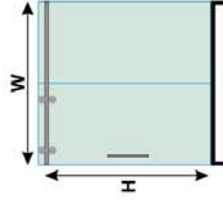

Size Available

1. **Bathtub:**
- (W) 60" x (H) 64"
3. **Shower:**
- (W) 48" x (H) 75"
  - (W) 54" x (H) 75"
  - (W) 60" x (H) 75"
  - (W) 66" x (H) 75"
  - (W) 72" x (H) 75"