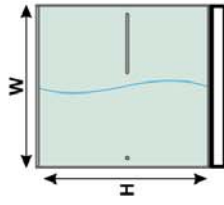

Size Available

1. **Bathtub:**
- (W) 59 1/2" x (H) 60"
3. **Shower:**
- (W) 59 1/2" x (H) 71 3/8"

SE

NEO ANGLE SEMI-FRAMELESS SHOWER ENCLOSURE

Features

- Frameless glass design
- 1/4" Tempered glass thickness
- Choice of Chrome or Brushed Nickel
- Reversible for a right or left door opening
- Out-of-plumb installation adjustability: Up to 1/2" per side