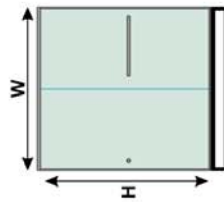

Size Available

Bathtub:

- (W) 54" x (H) 60½"
- (W) 59½" x (H) 60½"

Shower:

- (W) 54" x (H) 72½"
- (W) 59½" x (H) 72½"
- (W) 66" x (H) 72½"