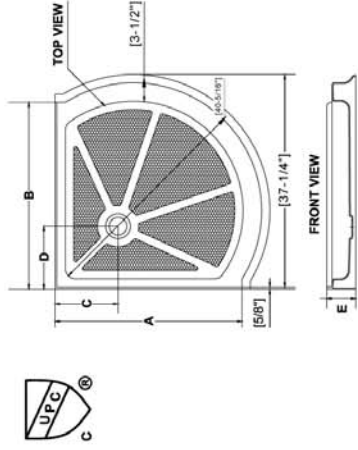

Neo Angle

MODEL	DIMENSIONS				
SP-NEO37.5	A	B	C	D	E
	37 1/2"	37 1/2"	12"	12"	3 1/2"

Round

MODEL	DIMENSIONS				
SP-QUA38	A	B	C	D	E
	32"	32"	12"	12"	3 1/2"

Neo Round

MODEL	DIMENSIONS				
SP-NR38	A	B	C	D	E
	38"	38"	12"	12"	3 1/2"

Shower Niches

The CKB Shower Niches provide a low cost, easily installed and completely waterproof alternative for shower niche construction. A Shower Niche is an elegant way to provide extra space for small shower items.

Features

- Completely water proof
- Ready to tile
- Durable, lightweight ABS
- Can be used to from a recess for toilet within showers and other wet areas

12" x 16"

Model: SN1216

Inner: 12 1/4" x 16 1/4" x 3 5/8"
Outer: 15 1/4" x 19 1/4" x 3 3/4"

14" x 14"

Model: SN1414

Inner: 14 3/4" x 14 3/4" x 3 5/8"
Outer: 17 1/4" x 17 1/4" x 3 3/4"

14" x 22"

Model: SN1422

Inner: 14" x 22" x 3 5/8"
Outer: 17 1/4" x 25 1/4" x 3 3/4"