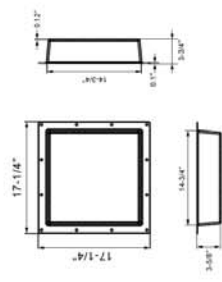

## 12" x 16"

**Model: SN1216**

Inner: 12 1/4" x 16 1/4" x 3 5/8"  
Outer: 15 1/4" x 19 1/4" x 3 3/4"

## 14" x 14"

**Model: SN1414**

Inner: 14 3/4" x 14 3/4" x 3 5/8"  
Outer: 17 1/4" x 17 1/4" x 3 3/4"